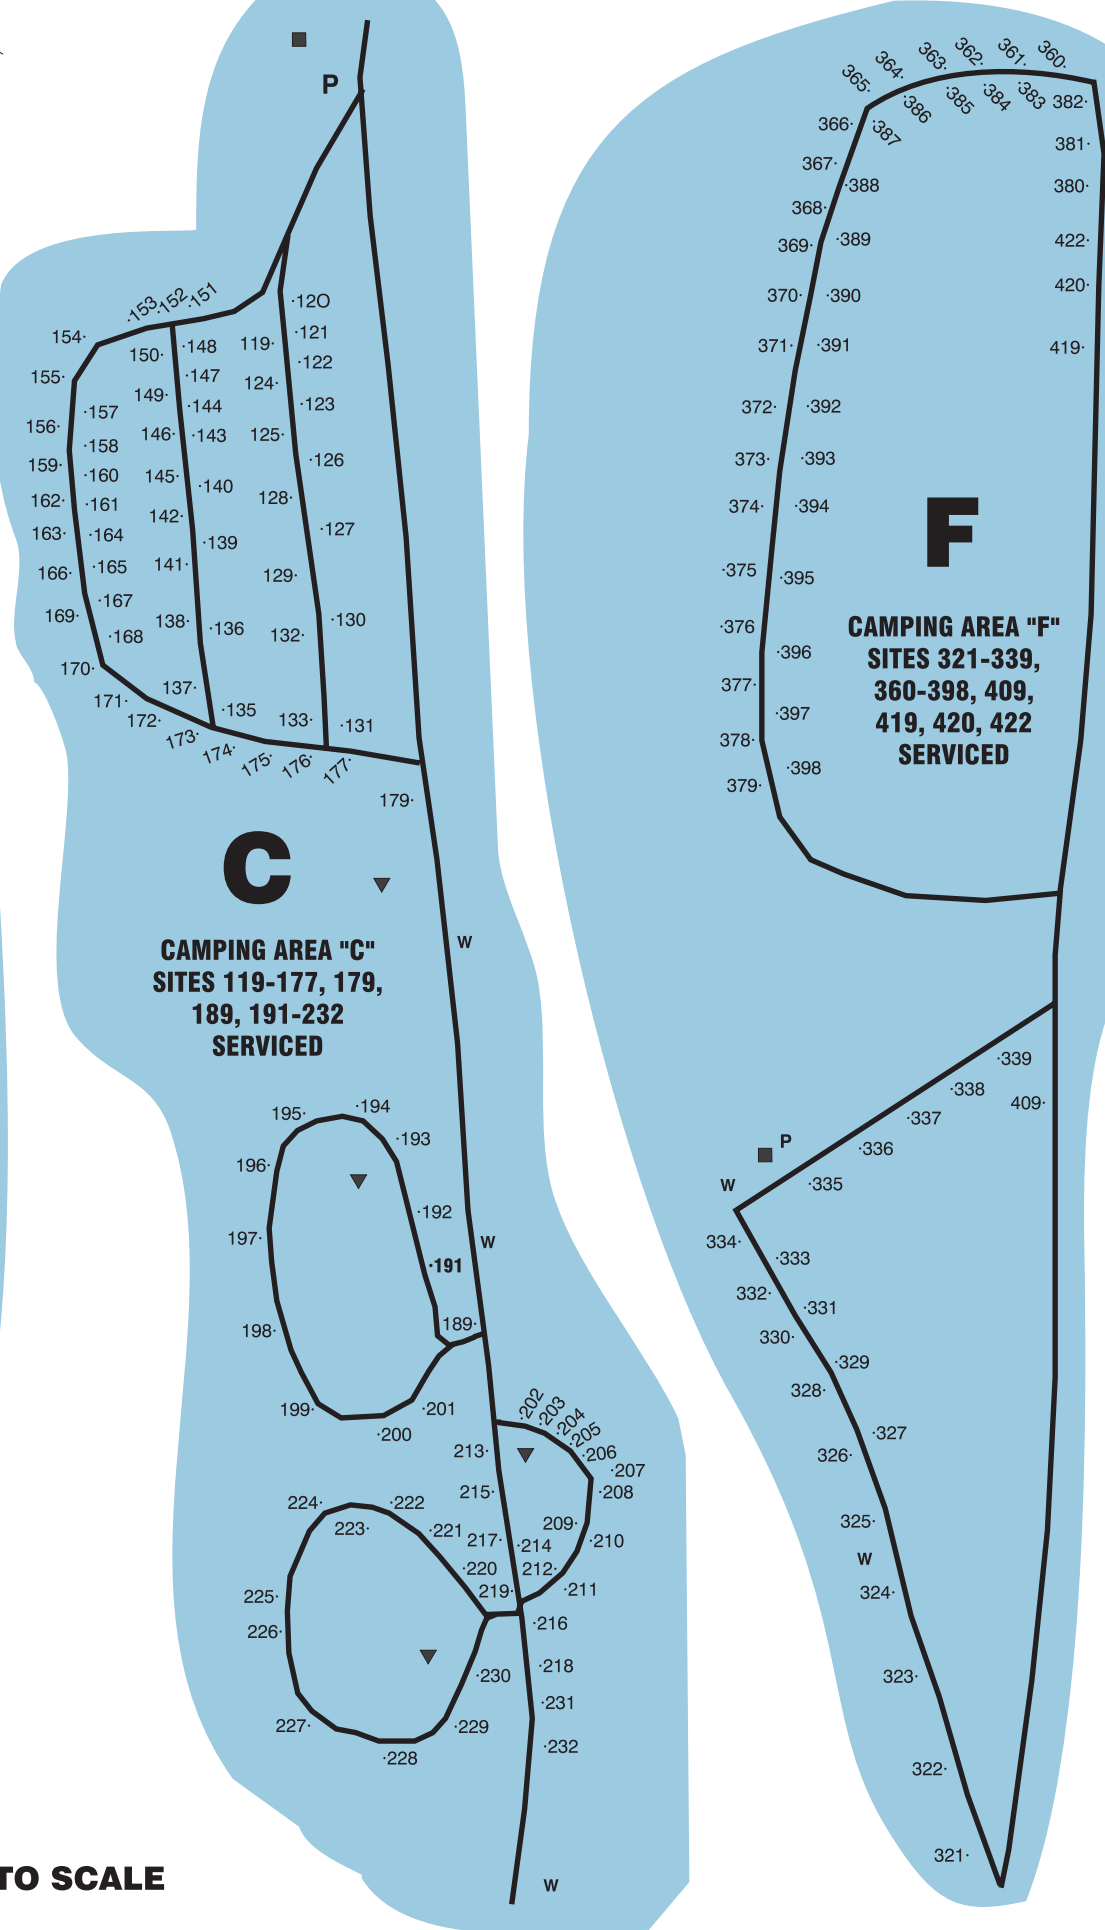

ELORA GORGE CONSERVATION AREA

WARNING: DEEP GORGE! STAY BACK FROM EDGE!
CAUTION - Reflective Campsite Permit Post Denotes Campsite In Close Proximity To Gorge Use UTMOST Caution
RADIO FREE AREA Campsites 246 - 320 "H" ON PERMIT HOLDER Denotes a Serviced Site

MAPS NOT TO SCALE