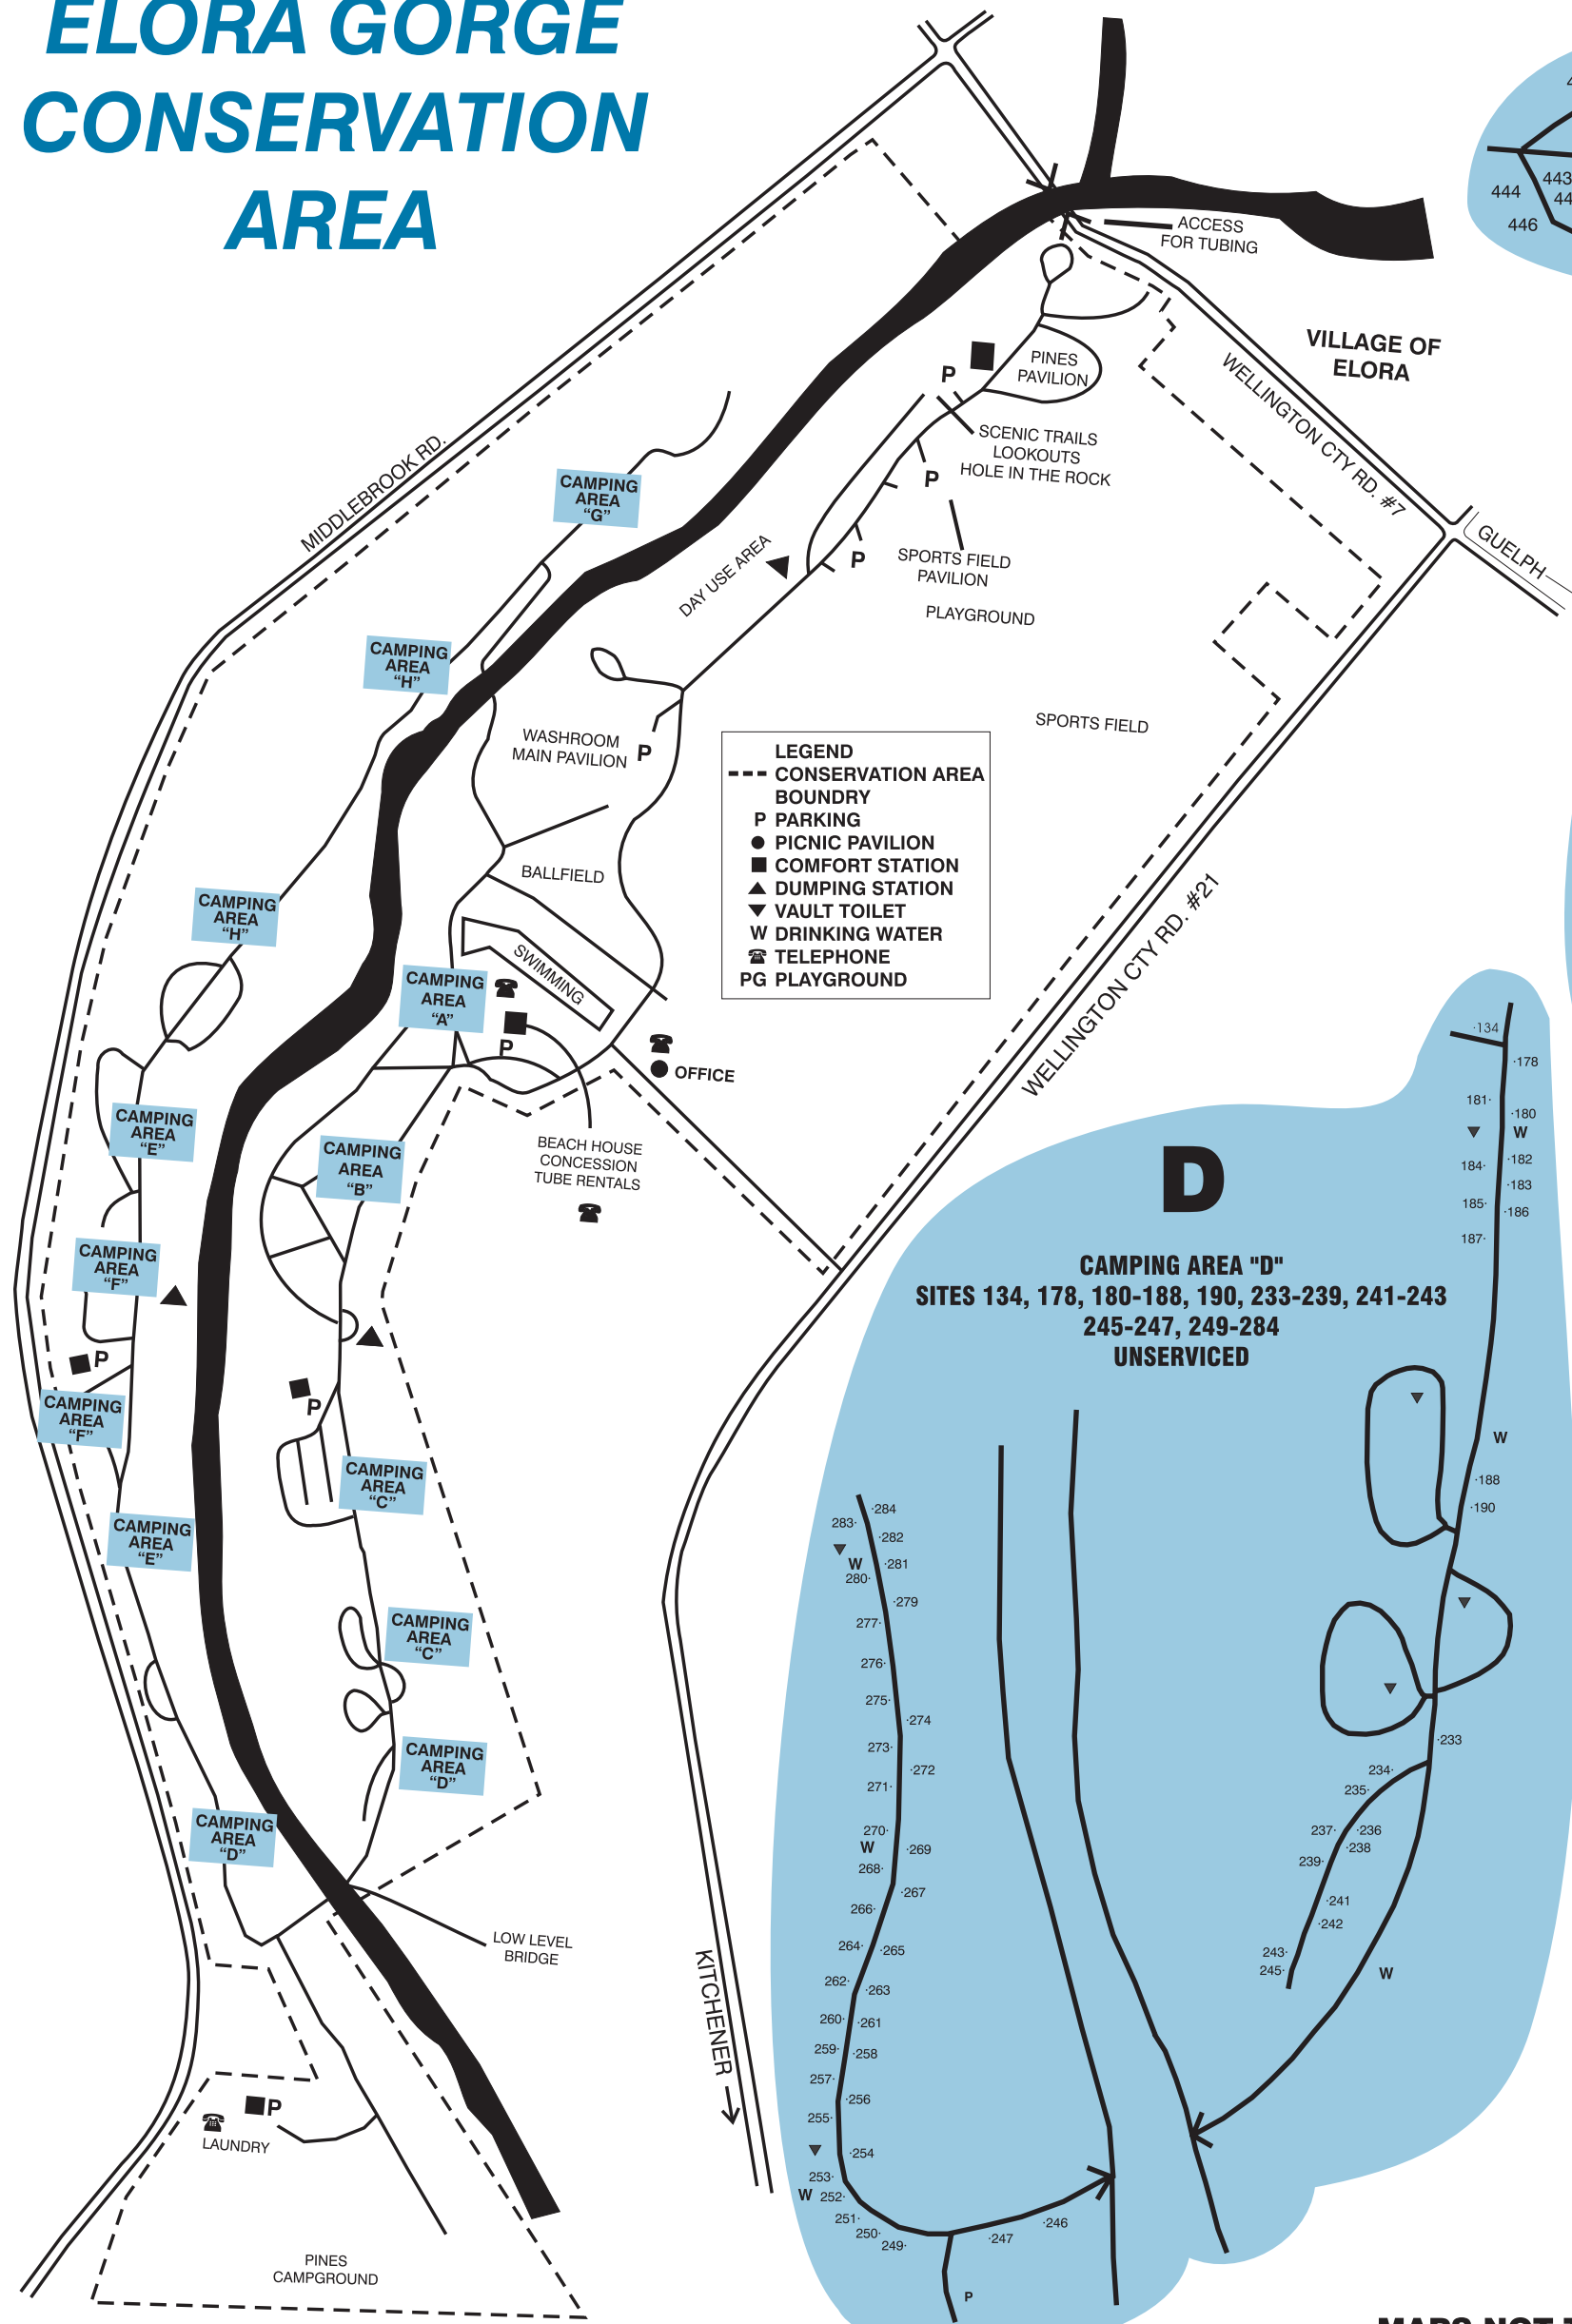

ELORA GORGE CONSERVATION AREA

WARNING: DEEP GORGE! STAY BACK FROM EDGE!
CAUTION - Reflective Campsite Permit Post Denotes Campsite In Close Proximity To Gorge Use UTMOST Caution
RADIO FREE AREA Campsites 246 - 320 "H" ON PERMIT HOLDER Denotes a Serviced Site

MAPS NOT TO SCALE