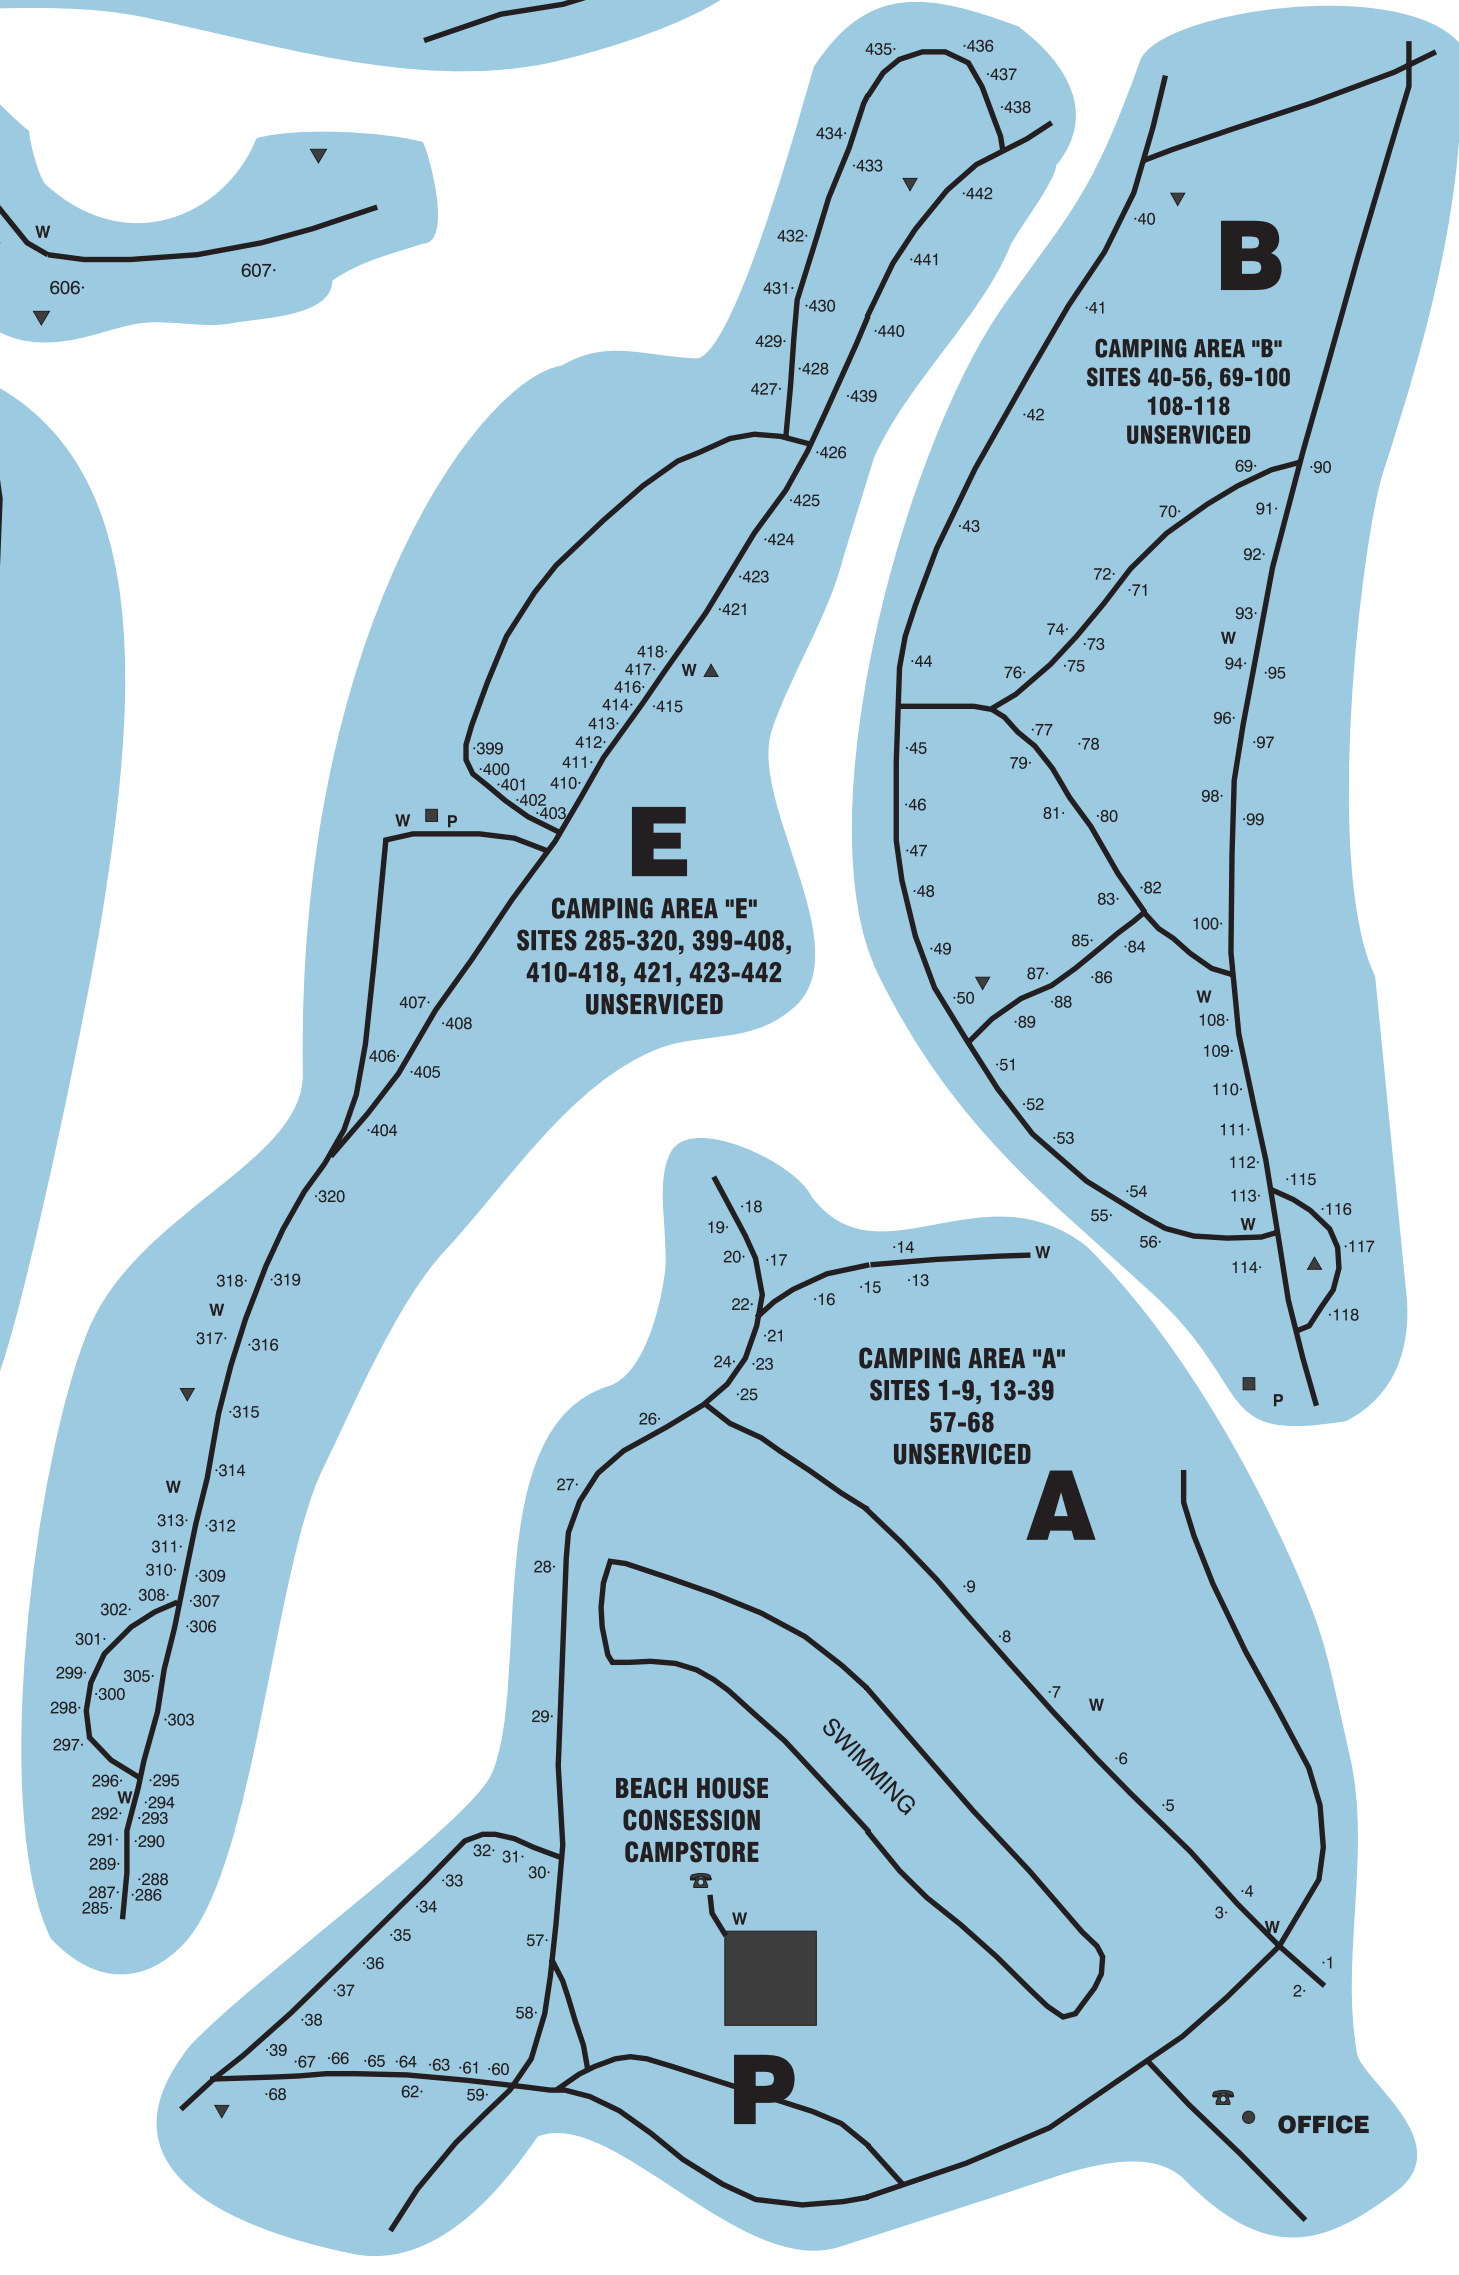

ELORA GORGE CONSERVATION AREA

WARNING: DEEP GORGE! STAY BACK FROM EDGE!
CAUTION - Reflective Campsite Permit Post Denotes Campsite In Close Proximity To Gorge Use UTMOST Caution
RADIO FREE AREA Campsites 246 - 320 "H" ON PERMIT HOLDER Denotes a Serviced Site

MAPS NOT TO SCALE