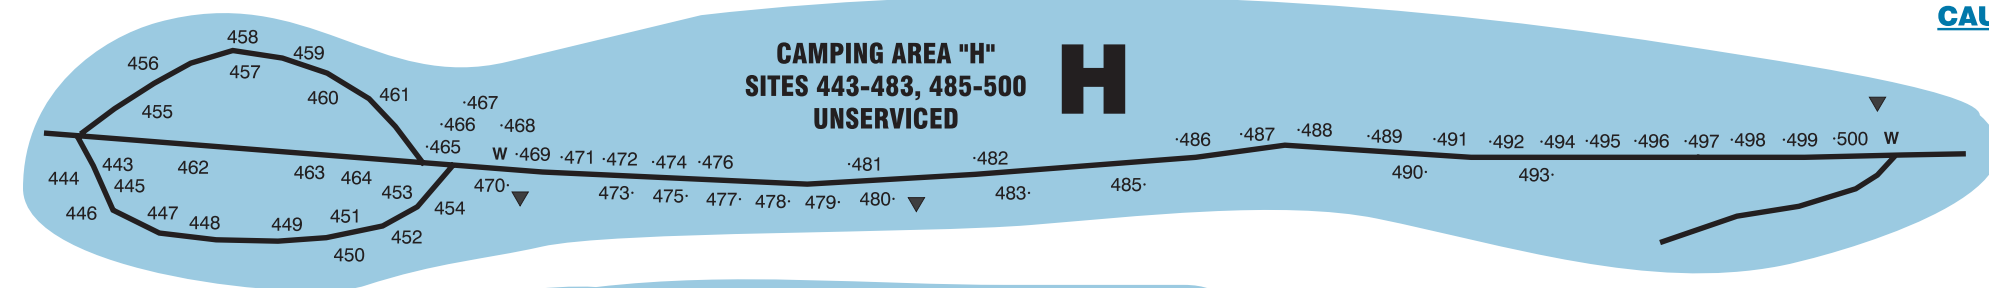

ELORA GORGE CONSERVATION AREA

WARNING: DEEP GORGE! STAY BACK FROM EDGE!
CAUTION - Reflective Campsite Permit Post Denotes Campsite In Close Proximity To Gorge Use UTMOST Caution
RADIO FREE AREA Campsites 246 - 320 "H" ON PERMIT HOLDER Denotes a Serviced Site

MAPS NOT TO SCALE