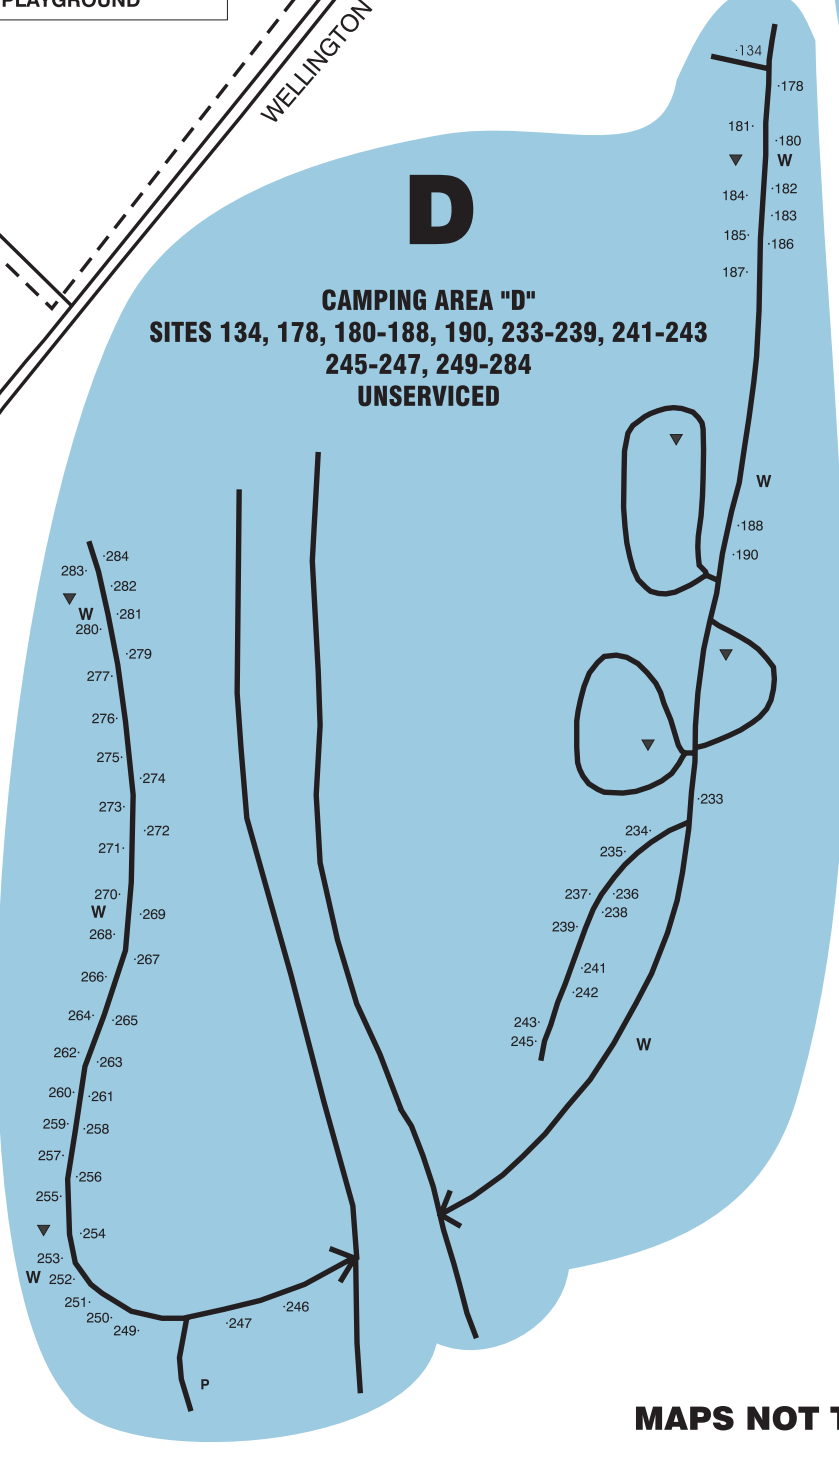

ELORA GORGE CONSERVATION AREA

WARNING: DEEP GORGE! STAY BACK FROM EDGE!
CAUTION - Reflective Campsite Permit Post Denotes Campsite In Close Proximity To Gorge Use UTMOST Caution
RADIO FREE AREA Campsites 246 - 320 "H" ON PERMIT HOLDER Denotes a Serviced Site

MAPS NOT TO SCALE